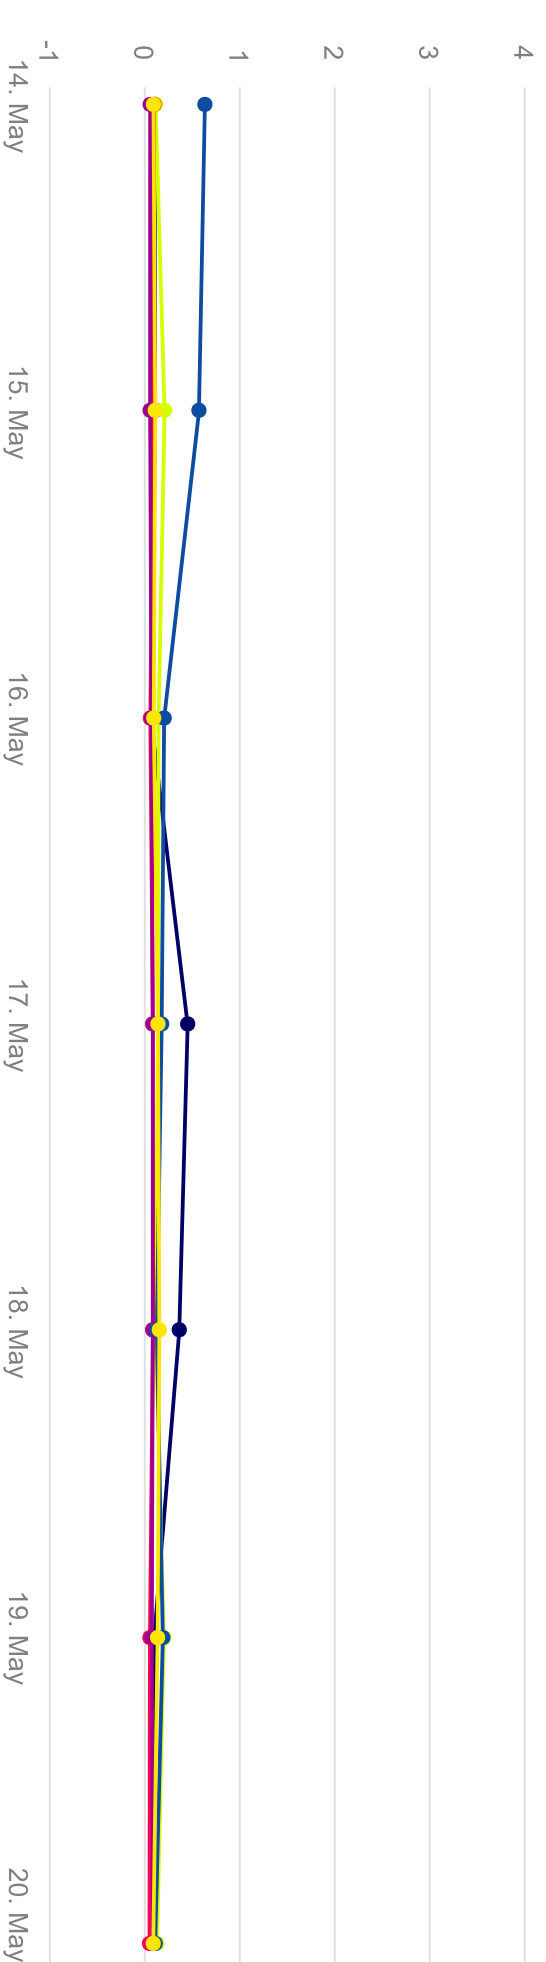

Interval: 2018/05/14 00:00:00 - 2018/05/21 00:00:00

mg/m<sup>3</sup>

- PH-1 - 9830B - CO - Maximul zilnic medie mobila
- ◆ PH-2 - 9830B - CO - Maximul zilnic medie mobila
- PH-3 - 9830B - CO - Maximul zilnic medie mobila
- ▲ PH-4 - 9830B - CO - Maximul zilnic medie mobila
- ▼ PH-5 - 9830B - CO - Maximul zilnic medie mobila
- PH-6 - 9830B - CO - Maximul zilnic medie mobila