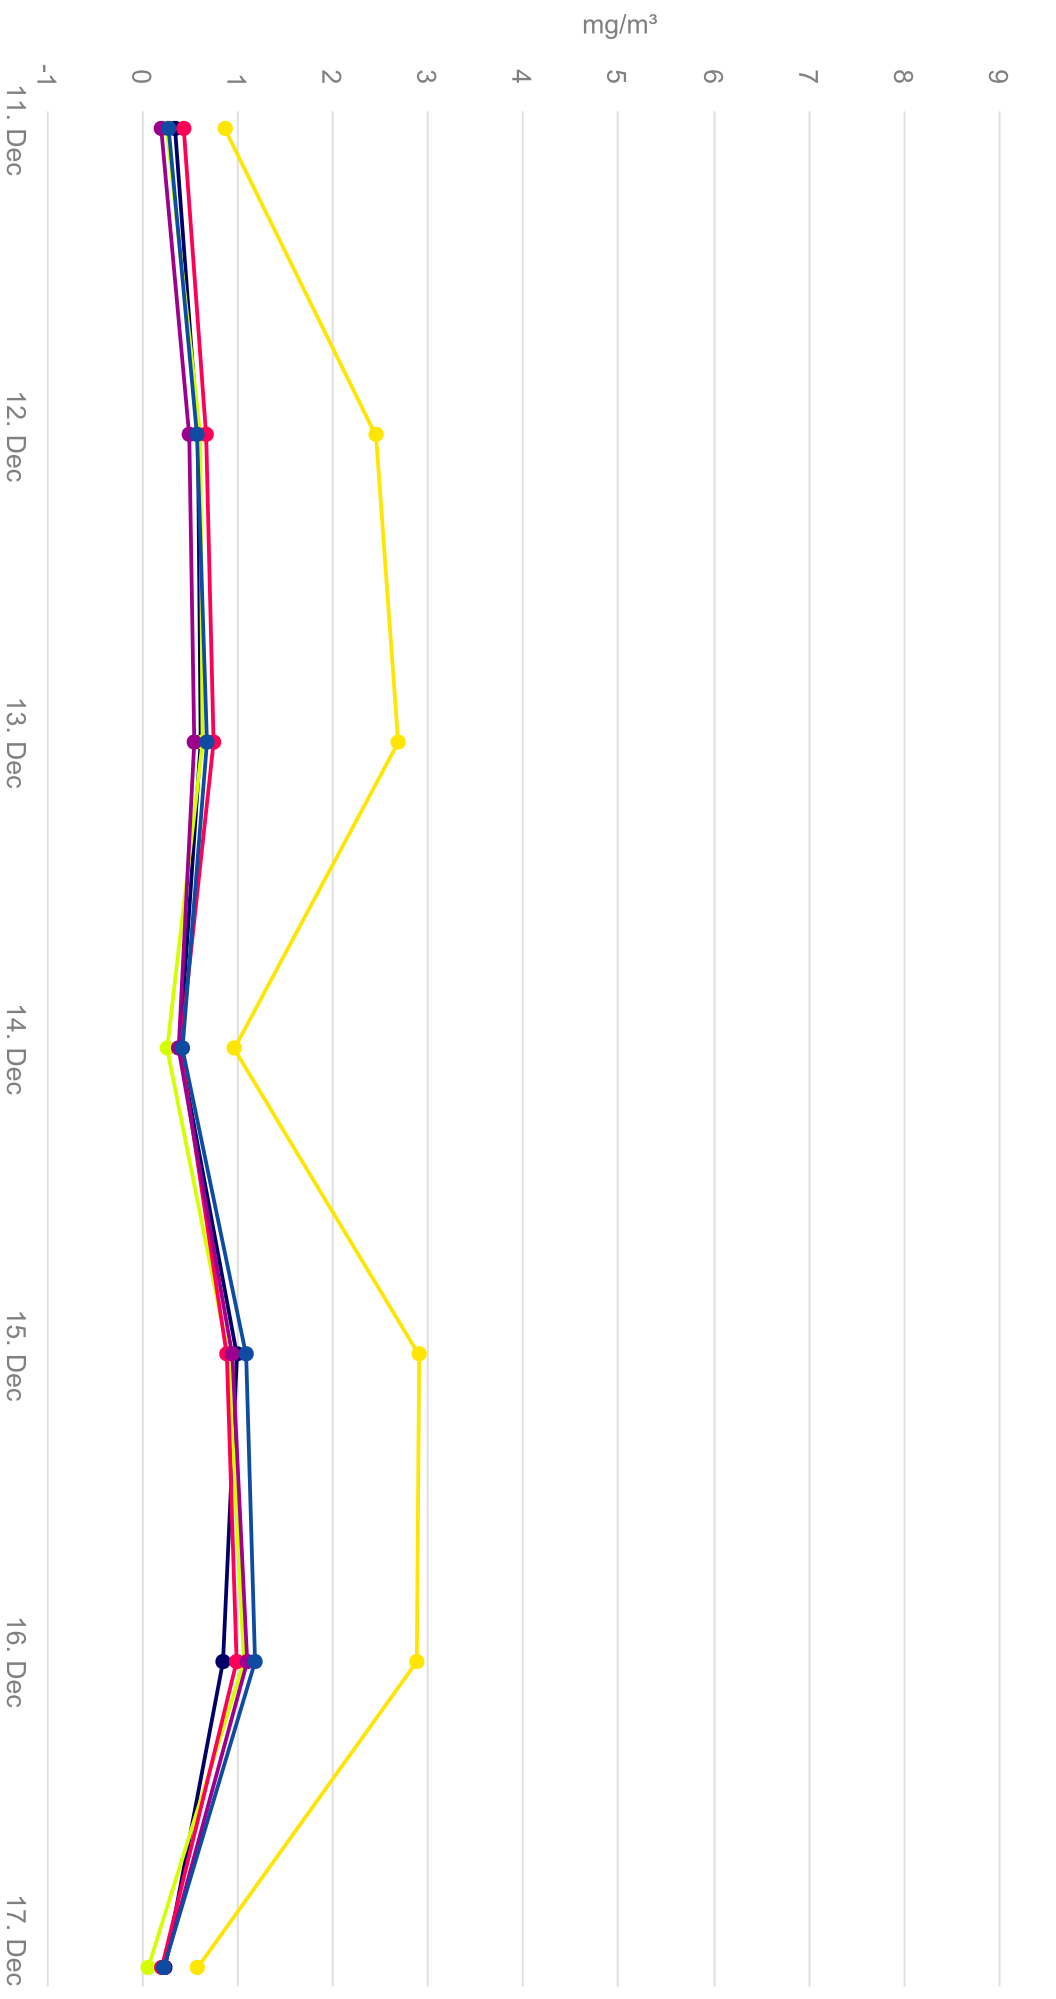

Interval: 2017/12/11 00:00:00 - 2017/12/18 00:00:00

- PH-1 - 9830B - CO - Maximul zilnic medie mobila
- PH-2 - 9830B - CO - Maximul zilnic medie mobila
- PH-3 - 9830B - CO - Maximul zilnic medie mobila
- PH-4 - 9830B - CO - Maximul zilnic medie mobila
- PH-5 - 9830B - CO - Maximul zilnic medie mobila
- PH-6 - 9830B - CO - Maximul zilnic medie mobila